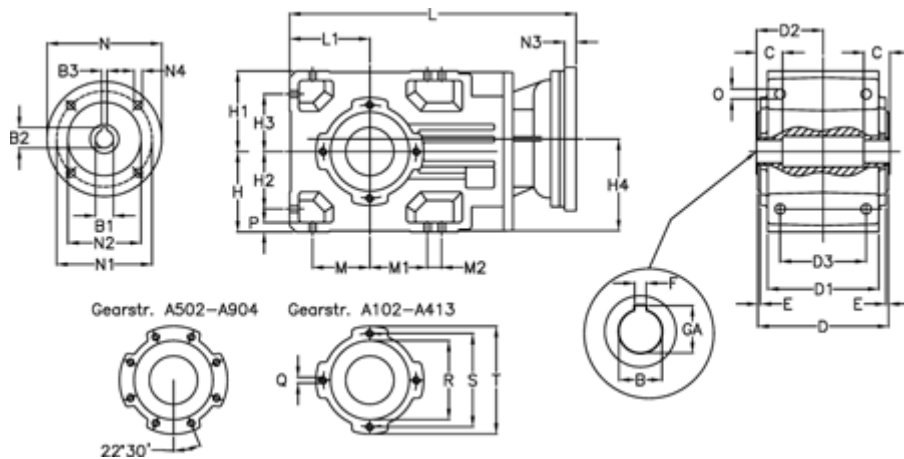

Article number: 29600204834220  
 Description: Bevel helical gearbox  
 A202UH35-48,3-P63B5

## Measures

B = 35	D3 = 90	H3 = 60.0	N1 = 115	S = 115
B1 = 11	Description = A202UH35-xx-P63 B5	H4 = 93.0	N2 = 95	T = 140
B2 = 12.8	E = 3.0	L = 306.0	N3 = 0	
B3 = 4	F = 10	L1 = 80	N4 = M8x19	
C = 22	GA = 38.3	M = 60.0	O = 9.5	
D = 136	H = 80	M1 = 60.0	P = 9	
D1 = 110	H1 = 80	M2 = 0	Q = M8x15	
D2 = 70.0	H2 = 60.0	N = 140	R = 95	